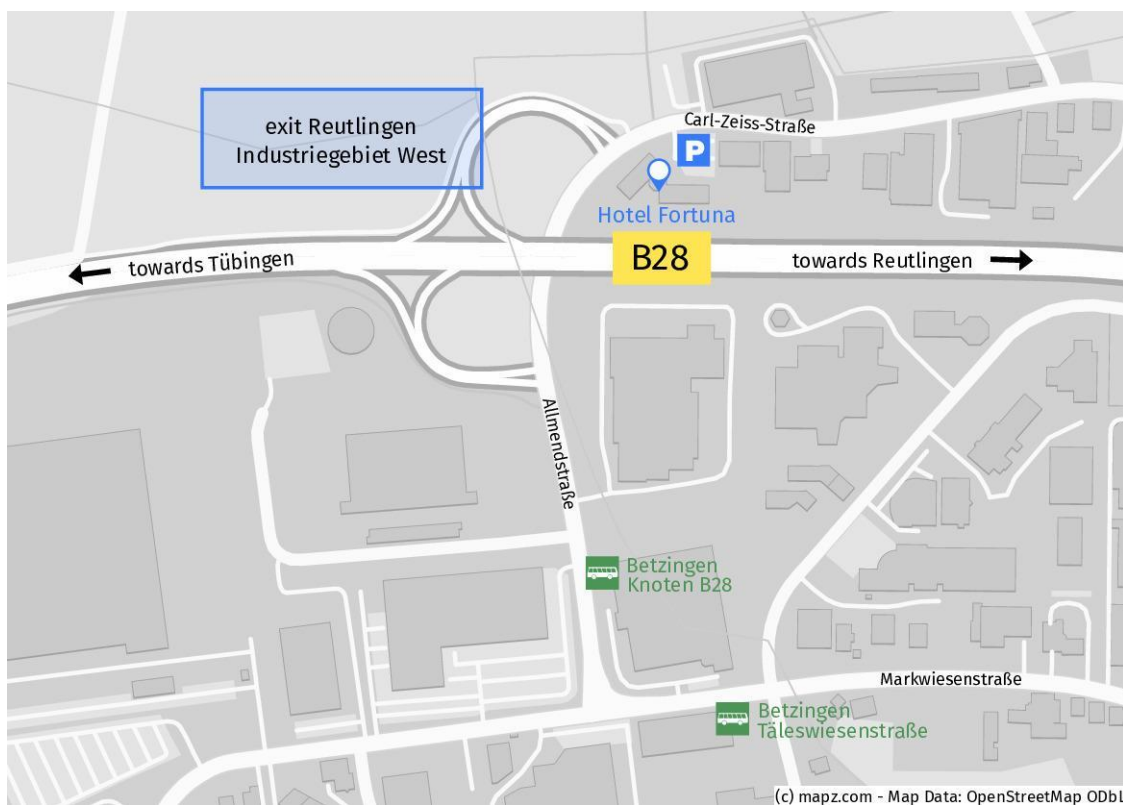

Directions Hotel Fortuna Reutlingen-Tübingen
Carl-Zeiss-Straße 75, 72770 Reutlingen, Germany

Coming from the A8, take the B27 exit towards Reutlingen / Tübingen. Follow the B27 to Tübingen. Only change to the B28 in the direction of Reutlingen in Tübingen. After approx. 5 km you will see the Hotel Fortuna on the left. Take the Reutlingen-Industriegebiet West exit.

Coming from Nürtingen / Metzingen follow the B312 towards Reutlingen Stadtmitte. In Reutlingen take the B28 towards Tübingen. About 3 km after leaving Reutlingen you will see the Hotel Fortuna on the right-hand side. Take the Reutlingen-Industriegebiet West exit.

Coming from the A81, take exit No. 28 towards Herrenberg. Then on the B28 towards Tübingen. Stay on the B28 and follow the signs to Reutlingen. After approx. 5 km you will see the Hotel Fortuna on the left. Take the Reutlingen-Industriegebiet West exit.

Public transportation:

Bus line 10 / X11 / 7611 or line 12

Get off at the bus stop „Täleswiesenstraße“, walk to the hotel about 10 minutes.

Train line 763

Get off at the train station „Reutlingen-Betzingen“, walk to the hotel about 30 minutes.