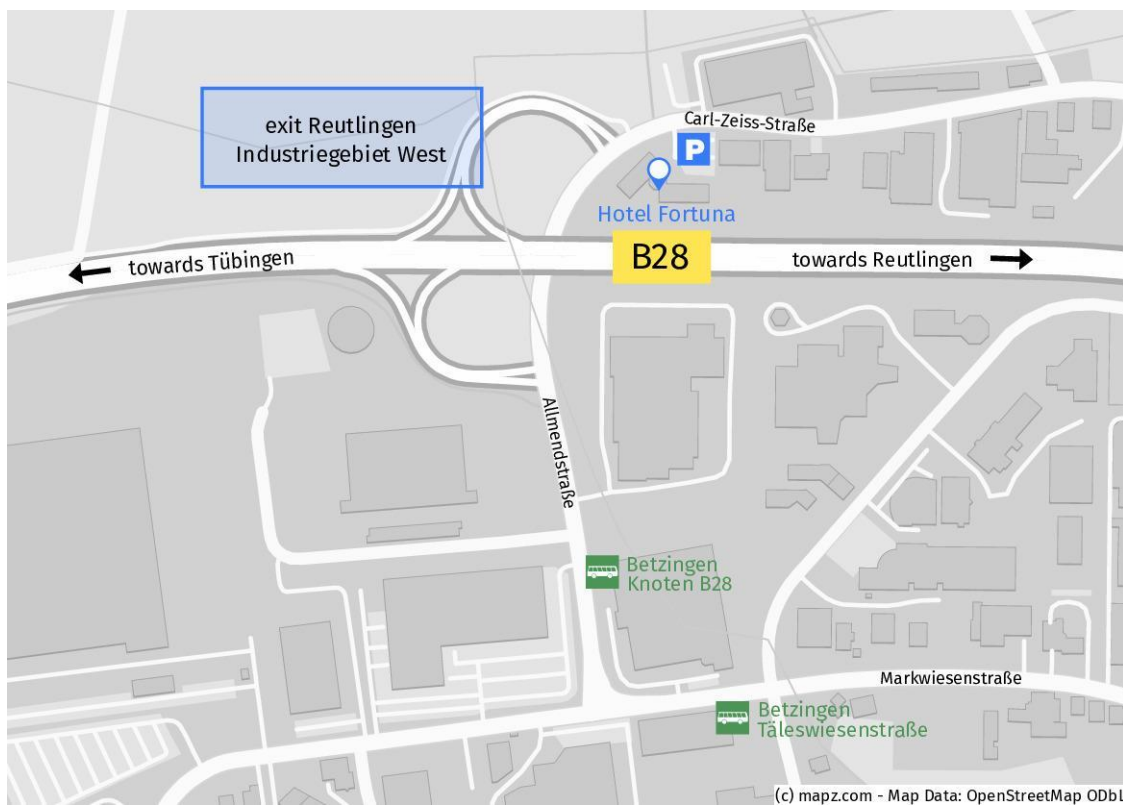

# Directions sketch

## Hotel Fortuna Reutlingen-Tübingen

**Carl-Zeiss-Straße 75, 72770 Reutlingen, GERMANY**

**GPS coordinates: Latitude: 48° 29' 57.959" N | Longitude: 9° 9' 0.367" E**

<p><b><u>by car:</u></b></p>	<p><b>Coming from the A8</b>, take the B27 exit towards Reutlingen / Tübingen. Follow the B27 to Tübingen. Only change to the B28 in the direction of Reutlingen in Tübingen. After approx. 5 km you will see the Hotel Fortuna on the left. Take the Reutlingen-Industriegebiet West exit.</p> <p><b>Coming from Nürtingen / Metzingen</b> follow the B312 towards Reutlingen Stadtmitte. In Reutlingen take the B28 towards Tübingen. About 3 km after leaving Reutlingen you will see the Hotel Fortuna on the right-hand side. Take the Reutlingen-Industriegebiet West exit.</p> <p><b>Coming from the A81</b>, take exit No. 28 towards Herrenberg. Then on the B28 towards Tübingen. Stay on the B28 and follow the signs to Reutlingen. After approx. 5 km you will see the Hotel Fortuna on the left. Take the Reutlingen-Industriegebiet West exit.</p>
<p><b><u>parking spaces:</u></b></p>	<p>Hotel guests can use the hotel's 140 outdoor parking spaces free of charge (subject to availability).</p>
<p><b><u>with public transport:</u></b></p>	<p><b>From Reutlingen main station or from Tübingen Finanzamt:</b> Bus line 10 / X11 / 7611 (hourly 5:30 to 21:30), get off at „Täleswiesenstraße“, walking distance to the hotel approx. 10 minutes.</p> <p><b>From Reutlingen main station:</b> Regional train line 763 (hourly 6:00 bis 21:00), get off at „Betzingen“, walking distance to the hotel approx. 30 minutes.</p>